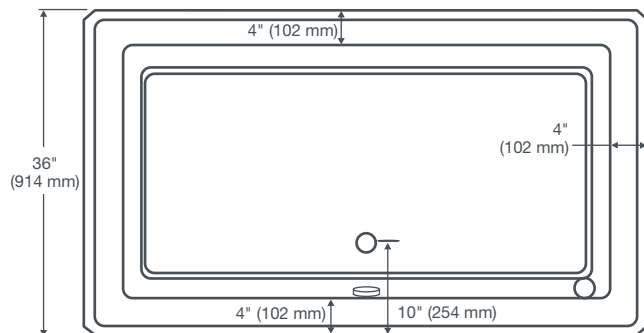

FITZGERALD®

FREESTANDING SOAKING TUB

D62645004.XXX

FEATURES

- 84 gallon capacity
- Acrylic with fiberglass reinforcement
- Center drain (sold separately)
- Elegant soaking tub design

DIMENSIONS

NOMINAL DIMENSIONS

65-3/4" x 36" x 23" (1670 x 914 x 584 mm)

BASE NOMINAL DIMENSIONS

60-1/2" x 37" (1537 x 940 mm)

COLORS/FINISHES

Canvas White (415), Biscuit (071)

COMPLIANCE CERTIFICATIONS

Meets or Exceeds CSA B45.5/IAPMO Z124

Freestanding tubs use wall-mounted or freestanding faucets. The waste and overflow assembly is concealed between the walls of the tub, eliminating the need for a decorative exposed drain kit.

Measurements are $\pm \frac{1}{2}$ " (13 mm) and are subject to change without notice. Data herein supersedes all previous prior to publication date shown below.

Dimensions of fixtures are nominal and may vary within the range of tolerances established by CSA B45.5/IAPMO Z124. These measurements are subject to change or cancellation. No responsibility is assumed for use of superseded or voided leaflet.