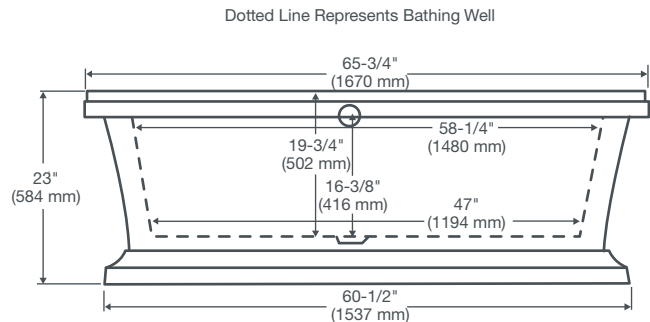

FITZGERALD®

FREESTANDING SOAKING TUB

D62645004.XXX

FEATURES

- 84 gallon capacity
- Acrylic with fiberglass reinforcement
- Center drain (sold separately)
- Elegant soaking tub design

DIMENSIONS

NOMINAL DIMENSIONS

65-3/4" x 36" x 23" (1670 x 914 x 584 mm)

BASE NOMINAL DIMENSIONS

60-1/2" x 37" (1537 x 940 mm)

COLORS/FINISHES

Canvas White (415), Biscuit (071)

COMPLIANCE CERTIFICATIONS

Meets or Exceeds CSA B45.5/IAPMO Z124

Freestanding tubs use wall-mounted or freestanding faucets. The waste and overflow assembly is concealed between the walls of the tub, eliminating the need for a decorative exposed drain kit.

Measurements are $\pm \frac{1}{2}$ " (13 mm) and are subject to change without notice. Data herein supersedes all previous prior to publication date shown below.

Dimensions of fixtures are nominal and may vary within the range of tolerances established by CSA B45.5/IAPMO Z124. These measurements are subject to change or cancellation. No responsibility is assumed for use of superseded or voided leaflet.